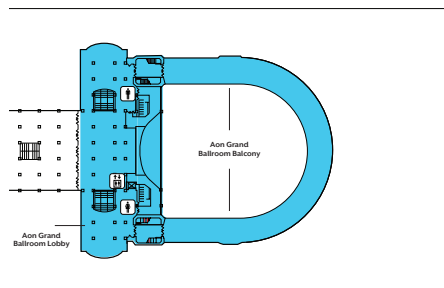

# Aon Grand Ballroom

**Make your event majestic in Chicago's grandest setting.**

Part of the Pier's original 1916 construction and reminiscent of an era of elegance and splendor, the 27,700 square foot Aon Grand Ballroom embodies the magnificence of the past with all the amenities and services of the present. With a sweeping 80-foot domed ceiling and panoramic views of the lakefront, the Aon Grand Ballroom capitalizes on timeless architecture and the beauty of Chicago and the city itself. The Aon Grand Ballroom can hold up to 1,100 for dinner with additional seating for 300 in the balcony above. It provides a stunning setting for any event.

Room	Sq. Ft.	Clg. Ht.	Theater	Classroom	Banquet
Aon Grand Ballroom	18,150	80'	--	900	1,100
Balcony	9,700	11'	300	--	300

**Level 1**

**Level 2**

## ADDITIONAL FEATURES

- Panoramic lake views with floor to ceiling windows
- 5' elevated stage (52'W x 29'D)
- 80' domed ceiling features 3,000 dimmable lights
- Light truss featuring a general stage wash and fixed spotlights
- Blue gelled specialty up lights
- Professional built-in sound system
- Direct access to outdoor space
- Freight door (8'6"W x 8'H)
- Floor load capacity (100 psf)