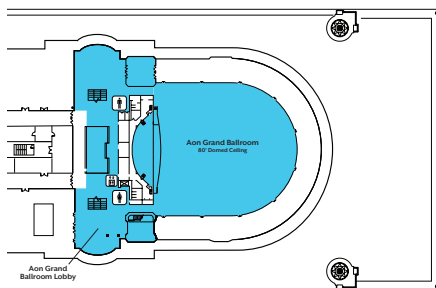

# Aon Grand Ballroom

**Make your event majestic in Chicago's grandest setting.**

Part of the Pier's original 1916 construction and reminiscent of an era of elegance and splendor, the 27,700 square foot Aon Grand Ballroom embodies the magnificence of the past with all the amenities and services of the present. With a sweeping 80-foot domed ceiling and panoramic views of the lakefront, the Aon Grand Ballroom capitalizes on timeless architecture and the beauty of Chicago and the city itself. The Aon Grand Ballroom can hold up to 1,100 for dinner with additional seating for 300 in the balcony above. It provides a stunning setting for any event.

Room	Sq. Ft.	Clg. Ht.	Theater	Classroom	Banquet
Aon Grand Ballroom	18,150	80'	--	900	1,100
Balcony	9,700	11'	300	--	300

**Level 1**

**Level 2**

## ADDITIONAL FEATURES

- Panoramic lake views with floor to ceiling windows
- 5' elevated stage (52'W x 29'D)
- 80' domed ceiling features 3,000 dimmable lights
- Light truss featuring a general stage wash and fixed spotlights
- Blue gelled specialty up lights
- Professional built-in sound system
- Direct access to outdoor space
- Freight door (8'6"W x 8'H)
- Floor load capacity (100 psf)